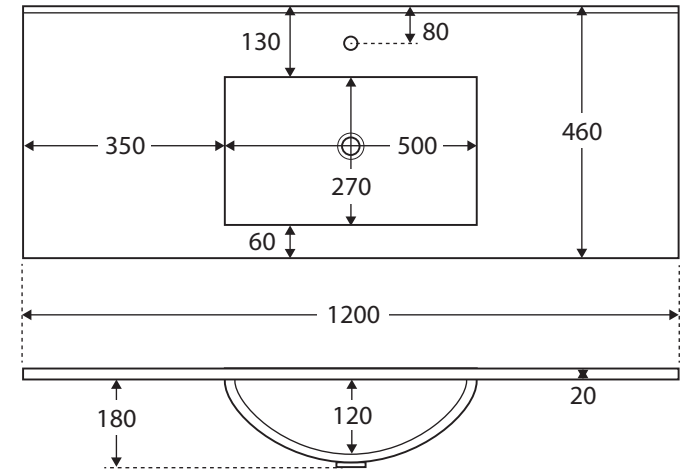

# Vanessa

POLY-MARBLE  
BASIN-TOP  
1200MM

## Features

- 20 mm thick poly-marble
- Gloss white finish
- Requires 40 mm waste, no overflow (not included)

## Available in

1 tap hole  
**120VAN**

3 tap hole  
**120VAN-3**

While we aim to ensure specifications are correct at the time of publication, Fienza reserves the right to make modifications without prior notice. Physical colour may vary from image shown. All measurements are shown in millimetres. For ceramic products, please allow +/- 10 mm tolerance for manufacturing variance. Always use physical product measurements for mark-ups and roughing-in as the technical drawing may differ from actual product received.